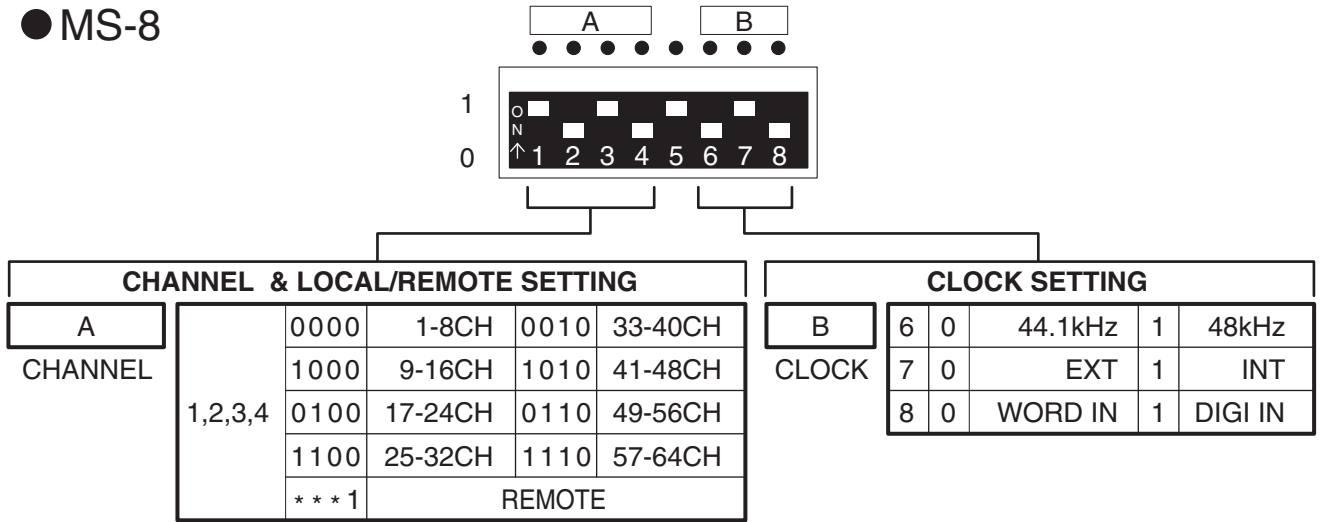

DIP SW SETTING

● MS-8

● ES-1/1A/1PRO & ES-2/2A/2PRO